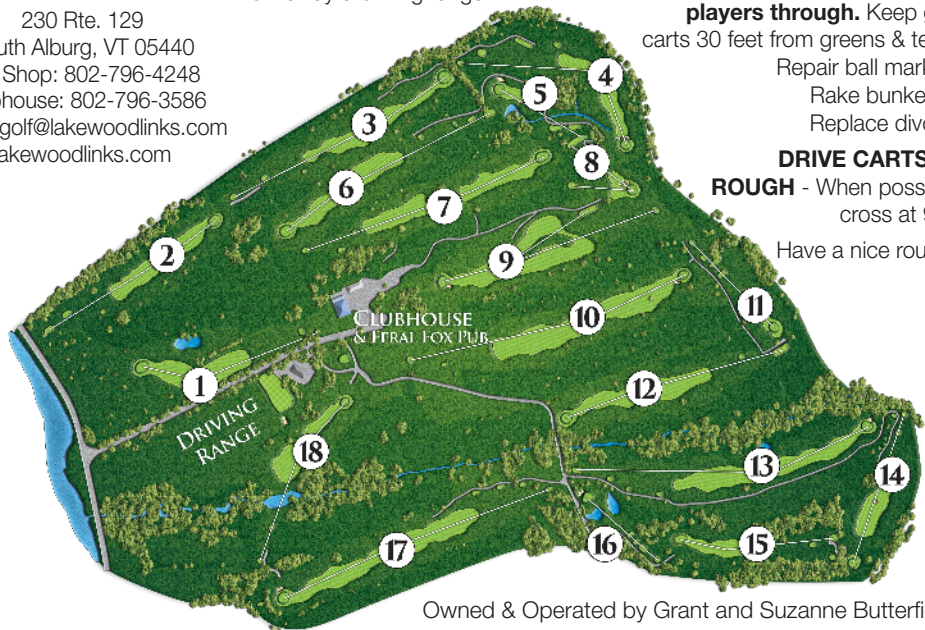

230 Rte. 129
South Alburg, VT 05440
Pro Shop: 802-796-4248
Clubhouse: 802-796-3586
Email: golf@lakewoodlinks.com
lakewoodlinks.com

U.S.G.A. Rules Govern Play.
Proper Golf Dress Please.
OB: All white stakes, club
driveway & driving range.

Owned & Operated by Grant and Suzanne Butterfield

All yardages are measured
to center of green: 150 yard markers -
Located in center of fairways.

**Slow players MUST allow faster
players through.** Keep golf
carts 30 feet from greens & tees.

Repair ball marks -
Rake bunkers -
Replace divots.

**DRIVE CARTS IN
ROUGH** - When possible
cross at 90°.

Have a nice round.